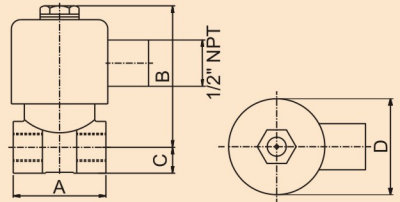

Temp. Upto 150°C

Size Range : 1/4" & 1/2" BSP / NPT

Type : Normally Close

- Compact design light weight & long durability.
- Constructed from advanced technology & design.
- 600 operation per minute.
- Easy installation, universal mounting.

Dimensions : (All dimenisons are in MM)

Valve Model	Valve Size		A	B	C	D
	MM	Inch				
SSDA - 6	6	1/4"	40	68	10	52
SSDA - 15	15	1/2"	52	72	14	52

**"WSV" 2/2 Way Pilot Operated Diaphragm Type
Solenoid Valves for Wet Steam**

Catalogue No.
APL / 1036

"aira" For Steam and hot water application upto 9 bar pressure NORMALLY CLOSED, ENERGISED TO OPEN

Size Range : 1/2" & 3/4"

Technical Specifications :

Body	ASTM A351 - CF8 / CF8M
Diaphragm	Standard Glass filled PTFE (Teflon)
Working Pressure	Upto 10 Kg/cm ²
End Connection	Screwed to BSP
Coil Voltage	12V / 24V / 48V / 110V / 230V / AC - DC
Coil Temperature	Ambient upto 42 °C
Coil Insulation	Class 'H' Insulated upto 180 °C
Coil Rating	Continuously rated
Enclosure	Standard-General Purpose IP - 20, Optional-Weather proof IP - 67, Flame proof Upto FLV IIB - IIC.
Fluids	Steam Temperature Upto 150 °C Hot Water Upto 95 °C
Application	Steaming equipment, textile, Processing equipment, Ironing Equipment, Kitchen Equipment Sterlizers, Tanning plant, Tobacco Plants and others

Dimensions : (All dimenisons are in MM)

Valve Model	Valve Size		A	B	C	D	E	F
	MM	Inch						
WSV - 15	15	1/2"	48.5	78	14.25	65	40	53
WSV - 20	20	3/4"	65	85	17	65	51	53